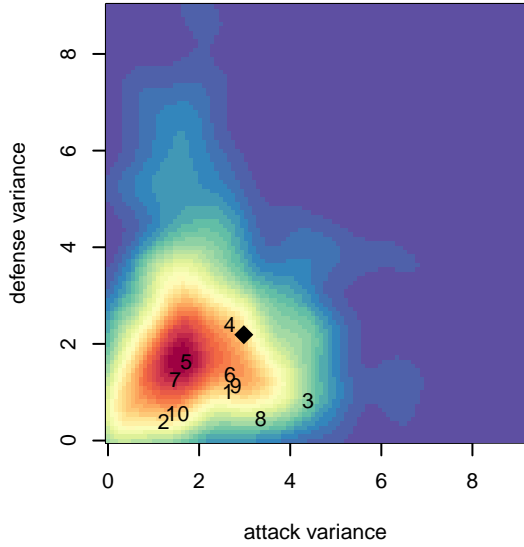

CUSC Red B04

Clackamas United SC
 Clackamas, OR
 B04 total strength=1119
 attack=4.52 defense=2.02
 fall league = PTT B04 Div 1 White
 spr league = Spr OYS B04 Div 1 Green
 notes= Ramos 2017

alt names used:
 CLACKAMAS UNITED
 CUSC 04B Red Ramos
 CUSC 04B Red Ramos
 CLACKAMAS UNITED
 CUSC 04B Ramos
 CUSC 04B Red Ramos

Venues played:
 2016 Spr OYS B04 Division 1 White
 2017 Clash At the Border Silver/Bronze
 2017 Mt Hood Challenge U14 Silver
 2017 Summer Slam Silver
 2017 PTT B04 Division 1 White
 2017 OYS PTT Presidents Cup B04
 2017 Spr OYS B04 Division 1 Green

**attack and defense variance (black dot)
relative to other teams
and top 10 in region**

**attack and defense rating
relative to others at age
and all opponents in last 13 months**

Performance relative to 13 month average