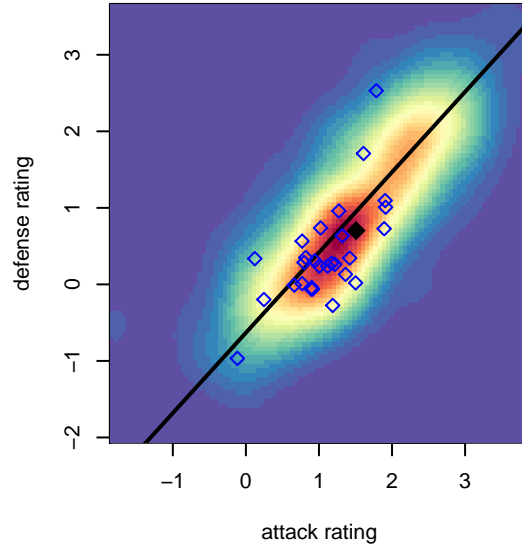

CUSC Red B04

Clackamas United SC
 Clackamas, OR
 B04 total strength=1119
 attack=4.52 defense=2.02
 fall league = PTT B04 Div 1 White
 spr league = Spr OYS B04 Div 1 Green
 notes= Ramos 2017

alt names used:
 CLACKAMAS UNITED
 CUSC 04B Red Ramos
 CUSC 04B Red Ramos
 CLACKAMAS UNITED
 CUSC 04B Ramos
 CUSC 04B Red Ramos

Venues played:
 2016 Spr OYS B04 Division 1 White
 2017 Clash At the Border Silver/Bronze
 2017 Mt Hood Challenge U14 Silver
 2017 Summer Slam Silver
 2017 PTT B04 Division 1 White
 2017 OYS PTT Presidents Cup B04
 2017 Spr OYS B04 Division 1 Green

**attack and defense variance (black dot)
relative to other teams
and top 10 in region**

**attack and defense rating
relative to others at age
and all opponents in last 13 months**

Performance relative to 13 month average