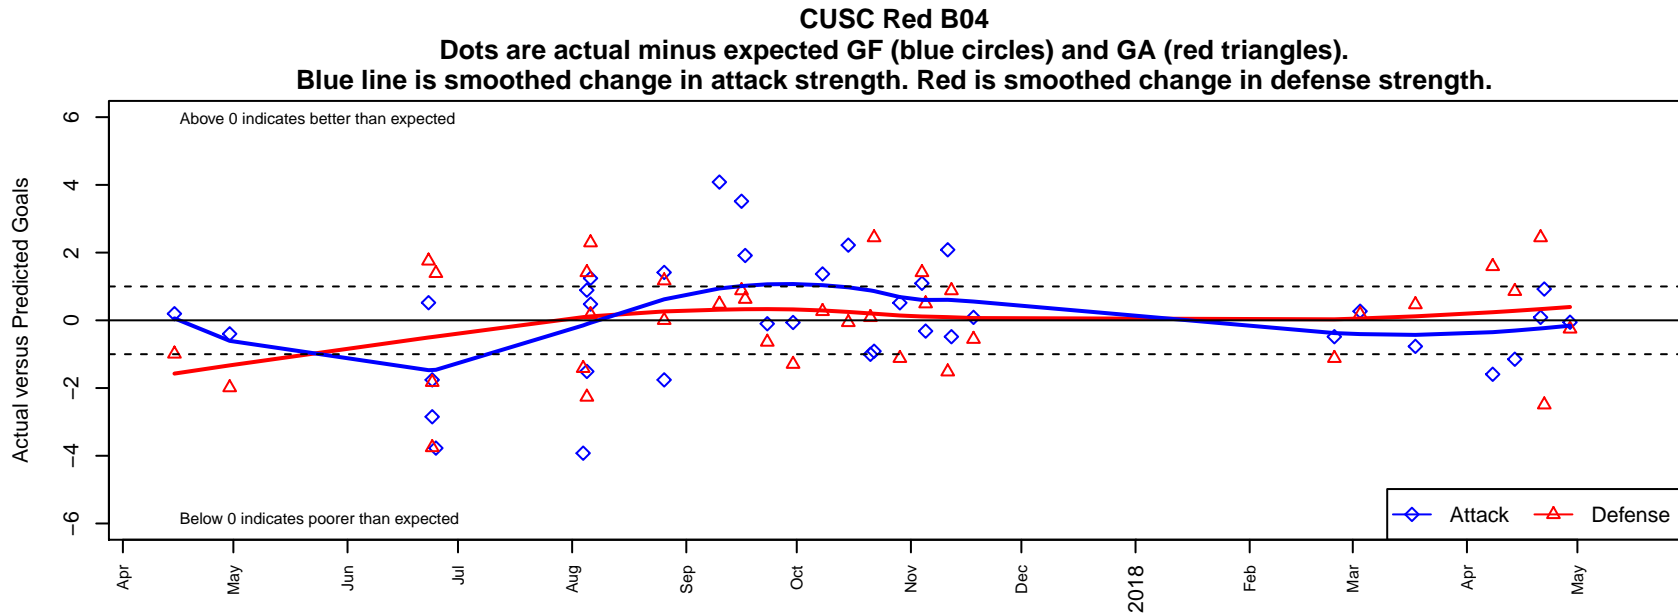

CUSC Red B04

Clackamas United SC
 Clackamas, OR
 B04 total strength=1119
 attack=4.52 defense=2.02
 fall league = PTT B04 Div 1 White
 spr league = Spr OYS B04 Div 1 Green
 notes= Ramos 2017

alt names used:
 CLACKAMAS UNITED
 CUSC 04B Red Ramos
 CUSC 04B Red Ramos
 CLACKAMAS UNITED
 CUSC 04B Ramos
 CUSC 04B Red Ramos

**attack and defense variance (black dot)
relative to other teams
and top 10 in region**

**attack and defense rating
relative to others at age
and all opponents in last 13 months**

Performance relative to 13 month average