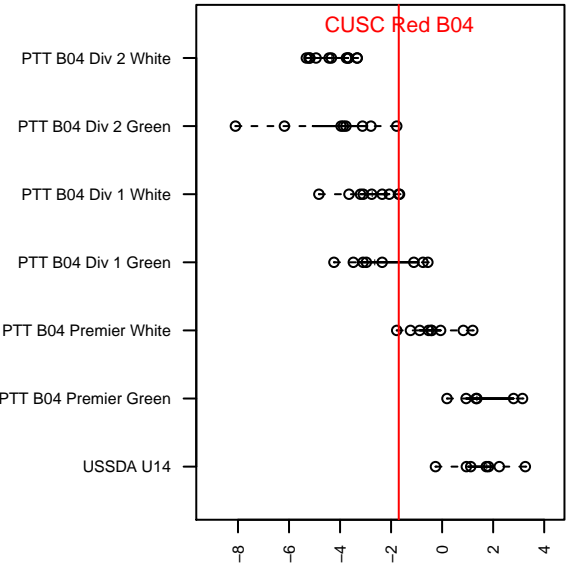

CUSC Red B04

Clackamas United SC
 Clackamas, OR
 B04 total strength=1119
 attack=4.52 defense=2.02
 fall league = PTT B04 Div 1 White
 spr league = Spr OYS B04 Div 1 Green
 notes= Ramos 2017

alt names used:
 CLACKAMAS UNITED
 CUSC 04B Red Ramos
 CUSC 04B Red Ramos
 CLACKAMAS UNITED
 CUSC 04B Ramos
 CUSC 04B Red Ramos

Venues played:
 2016 Spr OYS B04 Division 1 White
 2017 Clash At the Border Silver/Bronze
 2017 Mt Hood Challenge U14 Silver
 2017 Summer Slam Silver
 2017 PTT B04 Division 1 White
 2017 OYS PTT Presidents Cup B04
 2017 Spr OYS B04 Division 1 Green

**attack and defense variance (black dot)
relative to other teams
and top 10 in region**

**attack and defense rating
relative to others at age
and all opponents in last 13 months**

Performance relative to 13 month average